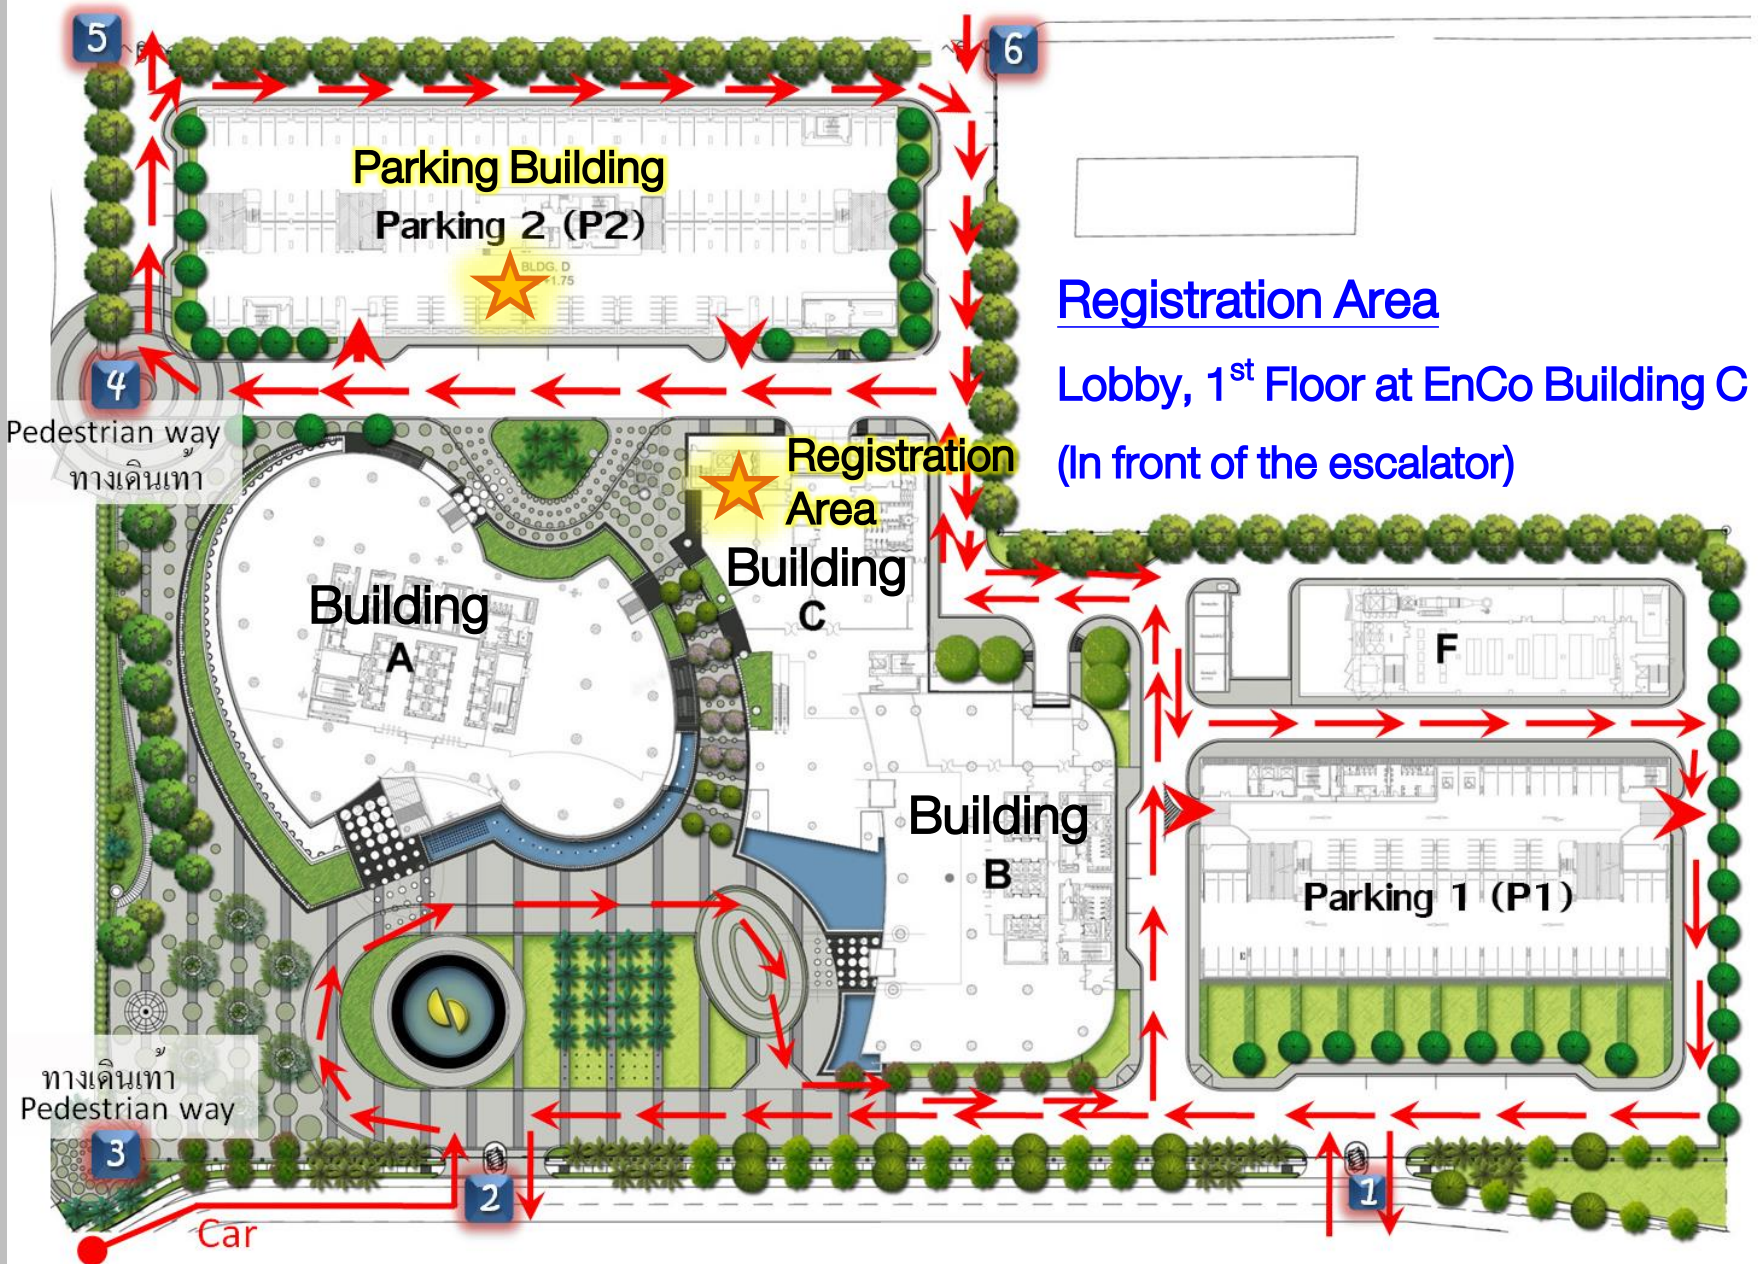

Map to Energy Complex Building (EnCo)

Remarks:

- Nearest BTS: Mochit Station, Exit 3 and the bus route passing the building: No. 29, 52, 134, 510 or any buses passing through Vibhavadi-Rangsit Road
- For those traveling to EnCo by private cars, please inform the Company earlier to reserve car parking spaces.

Registration Area

Lobby, 1st Floor at EnCo Building C
(In front of the escalator)